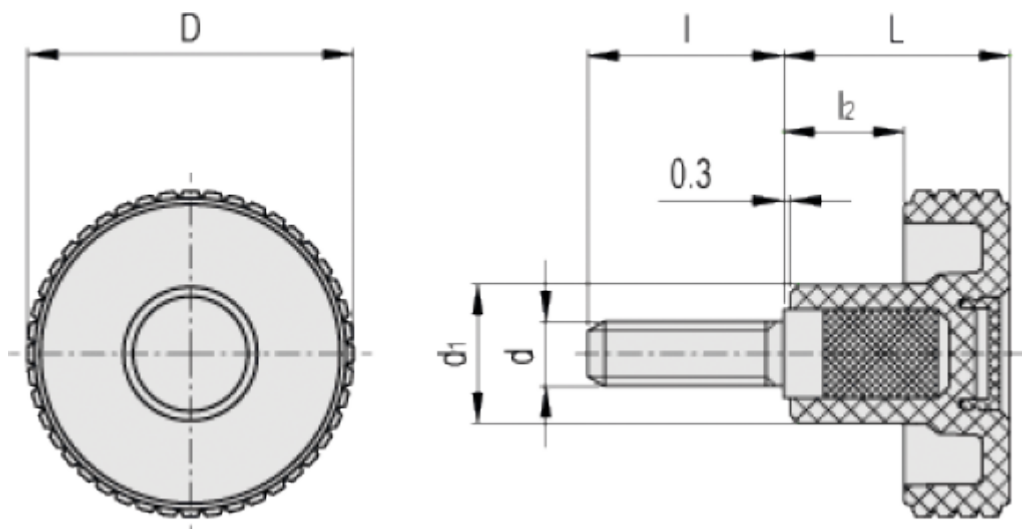

Article number: 23020344362

Description: E+G Knurled knob MBT.50 p-M8x30-C2, Orange

## Measures

D	= 50
d1	= 20
d6g	= M8
L	= 33
l	= 30
l2	= 16